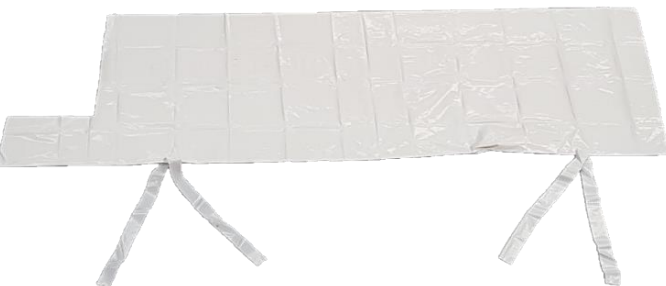

Body Bags & Shrouds Catalogue

2024

Body Bags & Shrouds Catalogue 2024

Body Bags 120 Microns:	Sizes:	Beige With Tape:	White With Tape:	Beige With Side or Centre Zip:	White With Side or Centre Zip:	Beige With U-Zip:	White With U-Zip:	(Optional) Handles:	(Optional) Window:
	Infant:	500 x 500 mm							
	Child:	700 x 500 mm							
	Small:	1300 x 1000 mm							
	Medium:	1700 x 1000 mm							
	Large:	2000 x 1000 mm							
	X Large:	2300 x 1000 mm							
	XX Large:	2600 x 1000 mm							
	XXX Large:	2900 x 1000 mm							

Sizes:

Infant:	700 x 500 mm
Child:	1300 x 700 mm
Small:	1500 x 1000 mm
Medium:	1700 x 1000 mm
Large:	2000 x 1000 mm
X Large:	2300 x 1000 mm
XX Large:	2600 x 1200 mm
XXX Large:	2900 x 1200 mm

ALL BODY BAG ORDERS HAVE AN MOQ OF 50 UNITS

PRICES SUBJECT TO CHANGE WITHOUT PRIOR NOTICE & PICTURES MAY DIFFER FROM ACTUAL COLOUR/FEATURES

Body Bags & Shrouds Catalogue 2024

Shrouds – 100 Microns:

Sizes:

Non-Woven:

Beige Plastic:

White PVC:

Infant: 500 x 700 mm

Child: 1000 x 700 mm

Small: 1200 x 1400 mm

Medium: 1700 x 1400 mm

Large: 2000 x 1600 mm

X Large: 2300 x 1600 mm

XX Large: 2600 x 1600 mm

ALL BODY BAG ORDERS HAVE AN MOQ OF 50 UNITS
PRICES SUBJECT TO CHANGE WITHOUT PRIOR NOTICE & PICTURES MAY DIFFER FROM ACTUAL COLOUR/FEATURES